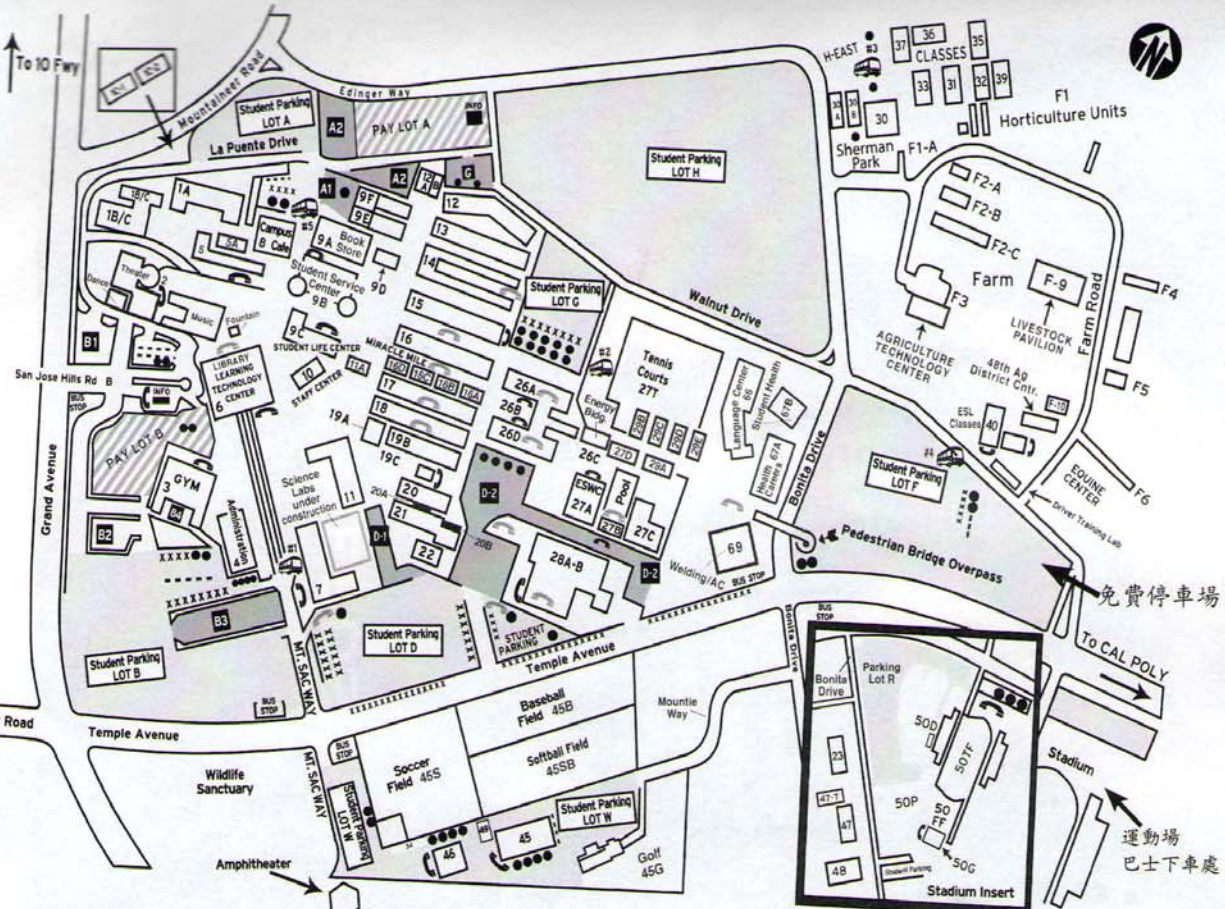

DISTRICT MAP

Rowland Heights

Mt. San Antonio College
 1100 N. Grand Avenue
 Walnut, CA 91789
 Tel: (909) 594-5611
 www.mtsac.edu

LEGEND

- PAY LOT
- STUDENT PARKING
- STAFF PARKING
- HANDICAP PARKING
- 30 MIN. PARKING
- PARKING METERS
- VAN ACCESS SERVICES
- EMERGENCY BLUE PHONE
- OUTDOOR PUBLIC PHONE

NOTE: ONE PHONE AT EACH LOCATION IS SET-UP FOR AUTO DIAL TO SECURITY AT NO CHARGE FOR EMERGENCY ONLY

Due to construction, this map changes frequently. Please check the Mt. SAC website for the latest version of the campus map.